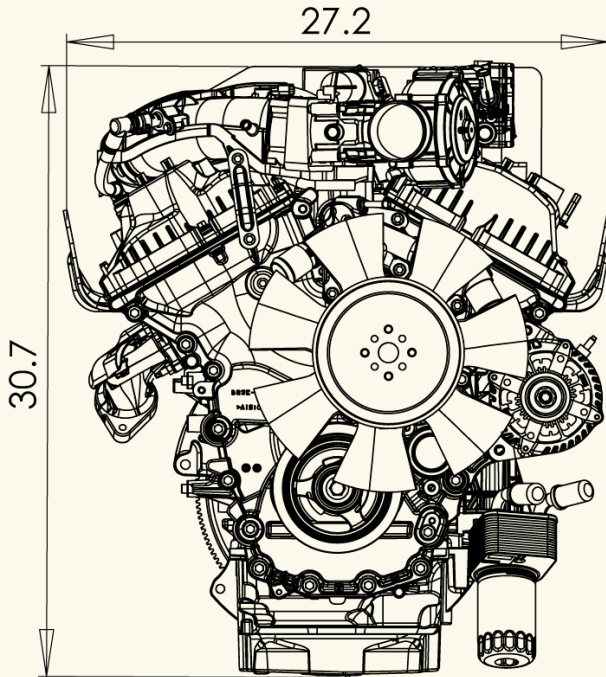

Installation Drawings

Front End View

Left Side View

Power Curves (corrected per SAE J1349)

Powertrain Assemblies
& Components
Provided By Ford
Component Sales

For additional information Contact:

**ENGINE
DISTRIBUTORS
INC.**