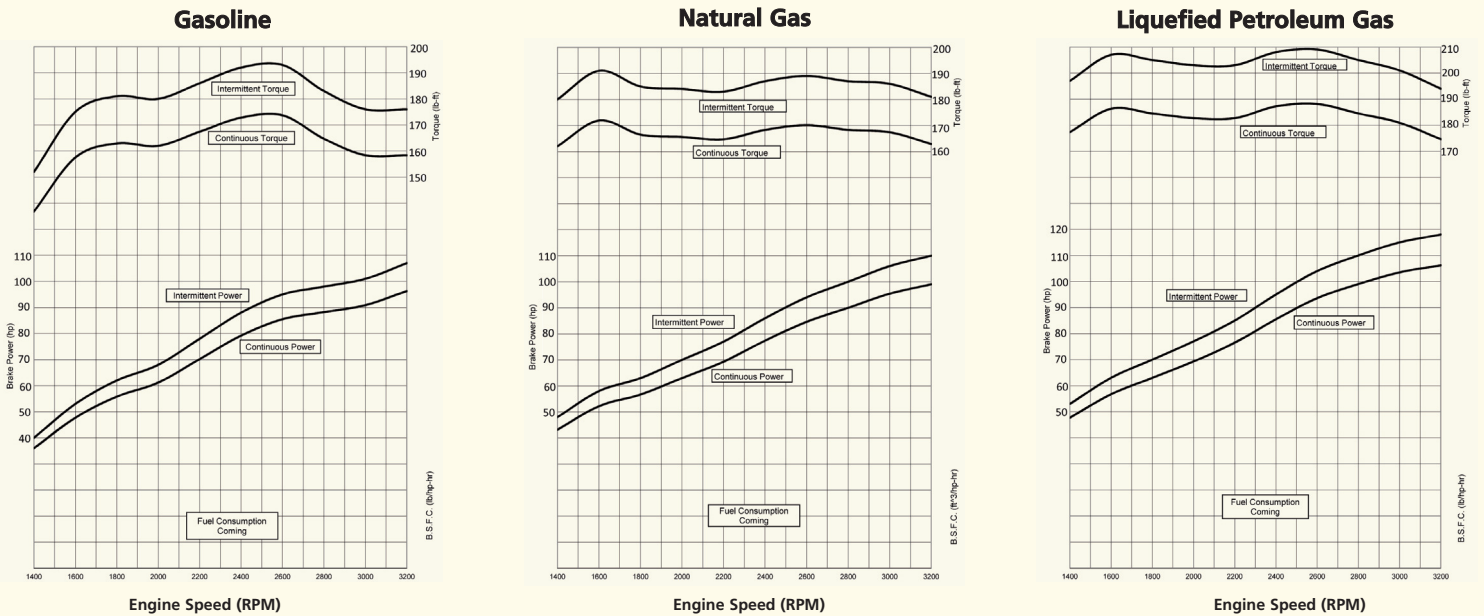

Installation Drawings

Front End View

Left Side View

Power Curves (corrected per SAE J1349)

Powertrain Assemblies
& Components
Provided By Ford
Component Sales

For additional information Contact:

**ENGINE
DISTRIBUTORS
INC.**